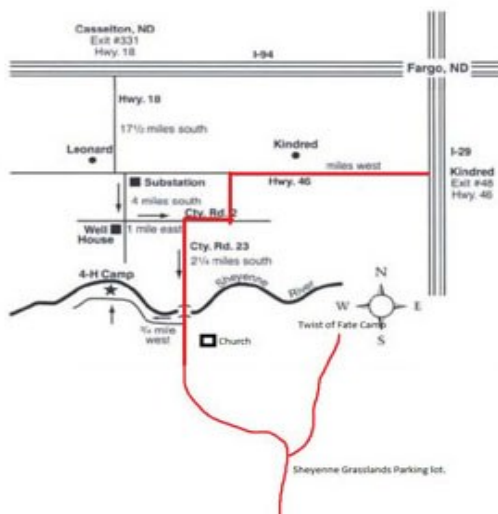

Map to Twist of Fate Camp

History

Twist of Fate was created by a group of dedicated sportsmen and archers in an effort to make the sport of archery more accessible to anyone with the desire to shoot a crossbow/bow and arrow, regardless of physical limitations.

Goal

To give the opportunity to someone who might not have the chance due to their circumstances.

Success

The purpose of the Twist of Fate Hunt is not to harvest the biggest deer but to have a quality experience you will cherish for a lifetime. Twist of Fate is NOT a trophy hunt.

Contact Us

Twist of Fate
Box 7488
Fargo, ND 58106

(701) 238-4067
twistoffatend@gmail.com

Visit us on the web:
www.twistoffatend.org